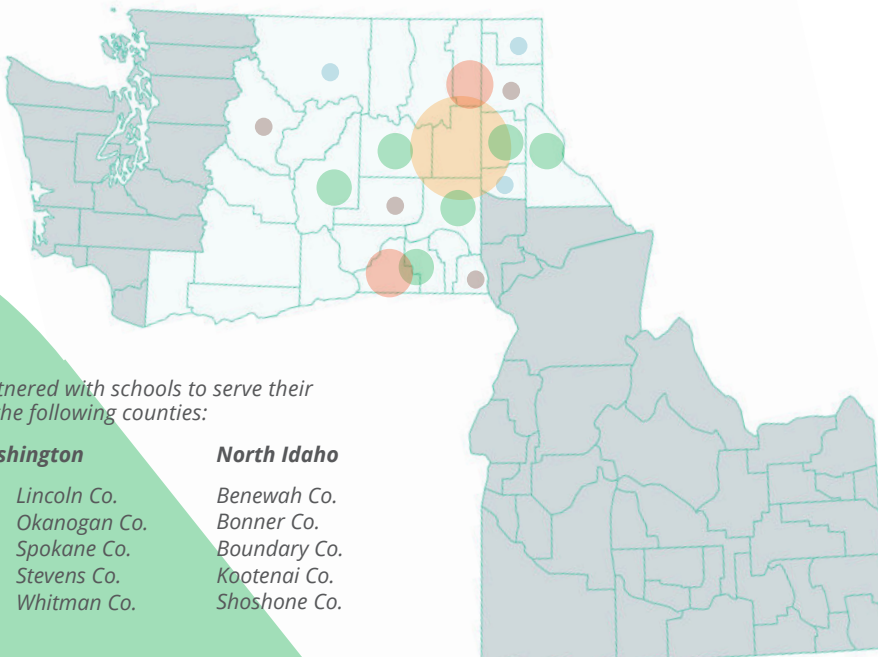

Bite2Go yearbook 2024-2025

in partnership

bite2go.org

**Wolff Family Child
Hunger Solution Center**

402 N. Perry St.
Spokane, WA 99202 (509)
534-6678

A Message to Our Bite2Go Community

24-25 bite2go yearbook

Thanks to your partnership and generosity, the 2024-25 school year was one of Bite2Go's most impactful yet. Together, we served more than **12,700** kids across **16 counties** in Eastern Washington and North Idaho. That includes expanding into **Wilbur-Creston, Nespalem** and Spokane Valley's **Central Valley School District**, where new community partners stepped up to meet local need.

This report—the Bite2Go Yearbook—is our way of saying, “thank you.” It highlights the impact you made and the communities you strengthened.

By the numbers

Proud to Serve the Inland Northwest

With roots in Spokane, Bite2Go has grown to serve 16 counties across Eastern Washington and North Idaho.

Over **375,000** Bite2Go kits were shared.

200 adoptive organizations served food insecure children.

Volunteers clocked over **10,944** hours.

240 schools welcomed Bite2Go to help students facing hunger over the weekend.